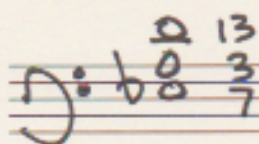

# Walking Bass Line for a dominant chord

chord voicings for the right hand

"Blues Scale" plus "b7"

plus "D"

© 2013 Debbie Foryes  
Teaching Materials